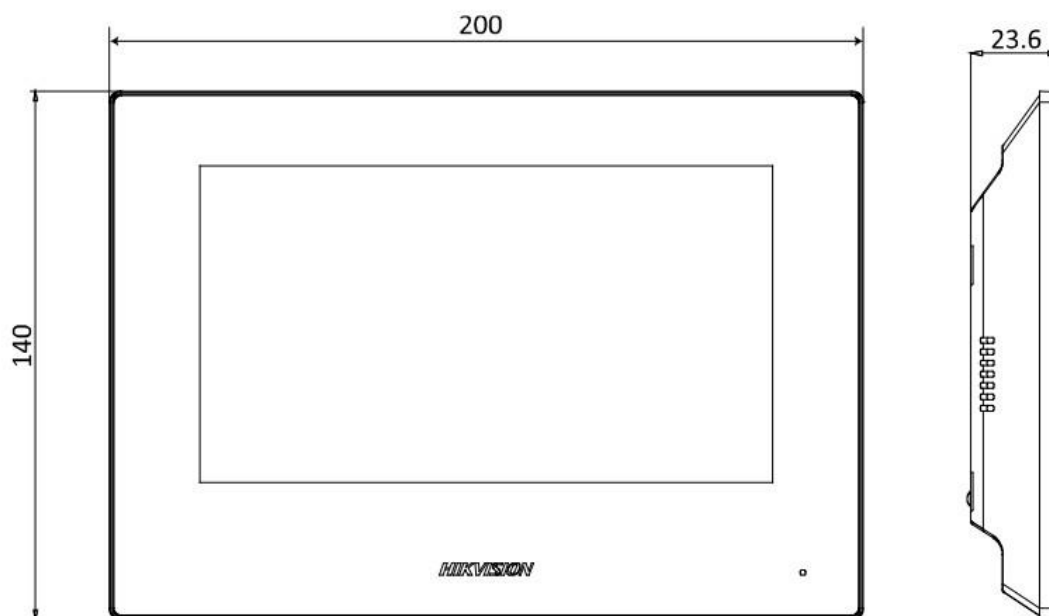

Alarm output	/
Power interface	1
General	
Button	0
Installation	Surface mounting
Indicator	0
Weight	With package: 675 g Without package: 350 g
Protective level	/
Working temperature	-10 °C to 55 °C (14 °F to 131 °F)
Working humidity	10% to 90%
Dimensions	200 mm × 140 mm × 15.1 mm (7.9" × 5.5" × 0.6")
Battery	/
Application environment	Indoor
Power consumption	≤ 6 W
Language	English, French, Portuguese (Brazil), Spanish, Russian, German, Italian, Polish, Arabic, Turkish, Vietnamese, Hungarian, Dutch, Romanian, Czech, Bulgarian, Ukrainian, Croatian, Serbian, Greek, Portuguese, Slovak

▪ **Available Model**

DS-KH6320-TE1

▪ **Dimension**