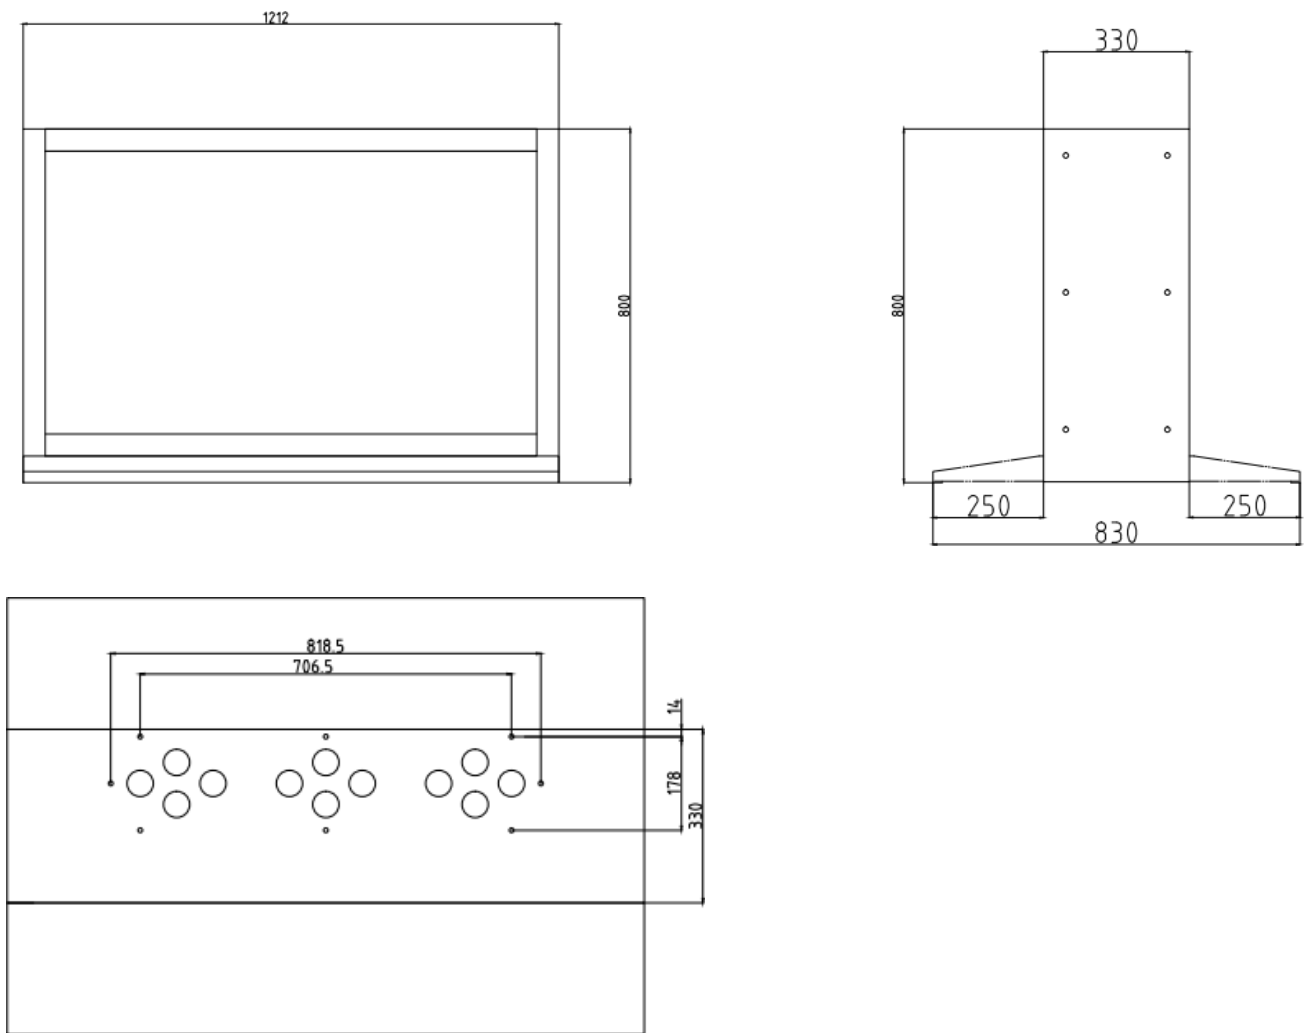

DS-DN55E4M/B

55" LCD Display Unit Modular Pedestal Bracket

Key Features

- Modular Pedestal Bracket for 55" LCD Screen
- Solid Steel structure, 800mm Suitable View Height
- Cold-rolled steel plate with electrostatic insular paint (SPCC)

Specification

| | |
|------------------|---|
| Name | DS-DN55E4M/B |
| Appearance | Hikvision Black |
| Material | Cold-rolled steel plate with electrostatic insular paint (SPCC) |
| Dimension(WxHxD) | 1212mmx800mmx830mm (main body 330mm) |
| Weight | 75 kg |

Order Model and Code:

DS-DN55E4M/B | 190115435

Dimensions

Suitable LCD Display Unit Model

- DS-2055NH-E/G