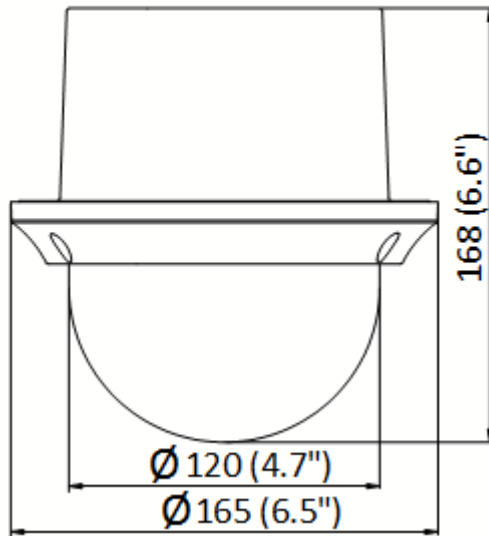

▪ **Available Model**

HWP-N4215H-DE3(D)

▪ **Dimension**

Indoor Model
(In-Ceiling Mounting)

Unit: mm (inch)

Distributed by

HIKVISION[®]
HiWatch Series

Headquarters